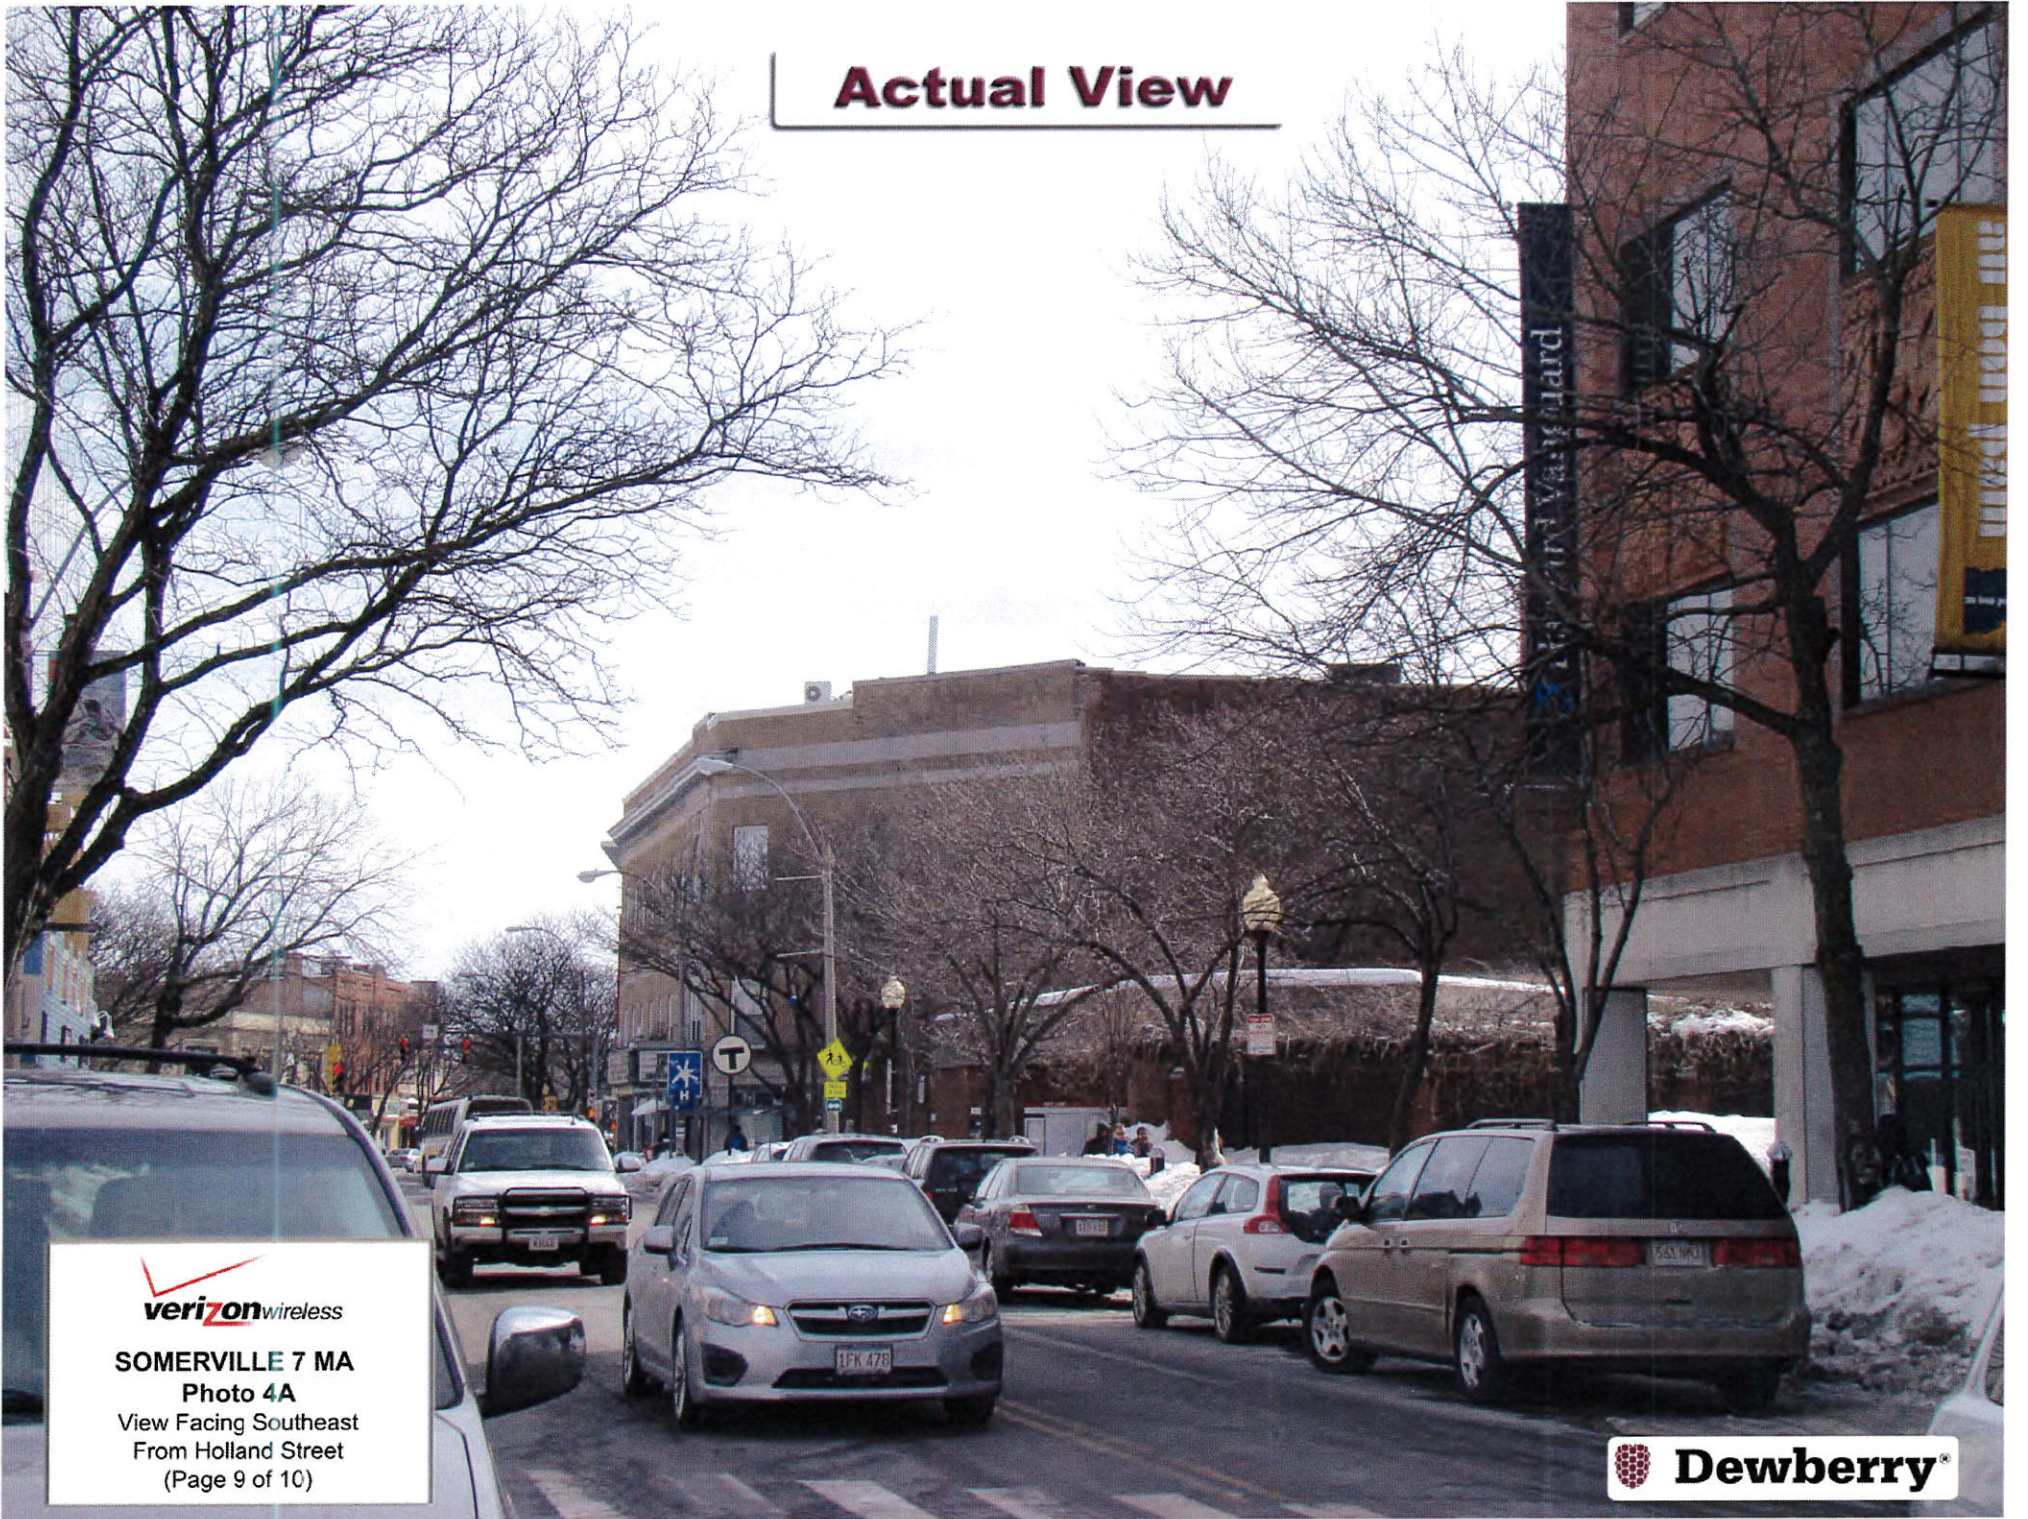

Actual View

SOMERVILLE 7 MA

Photo 4A

View Facing Southeast
From Holland Street
(Page 9 of 10)