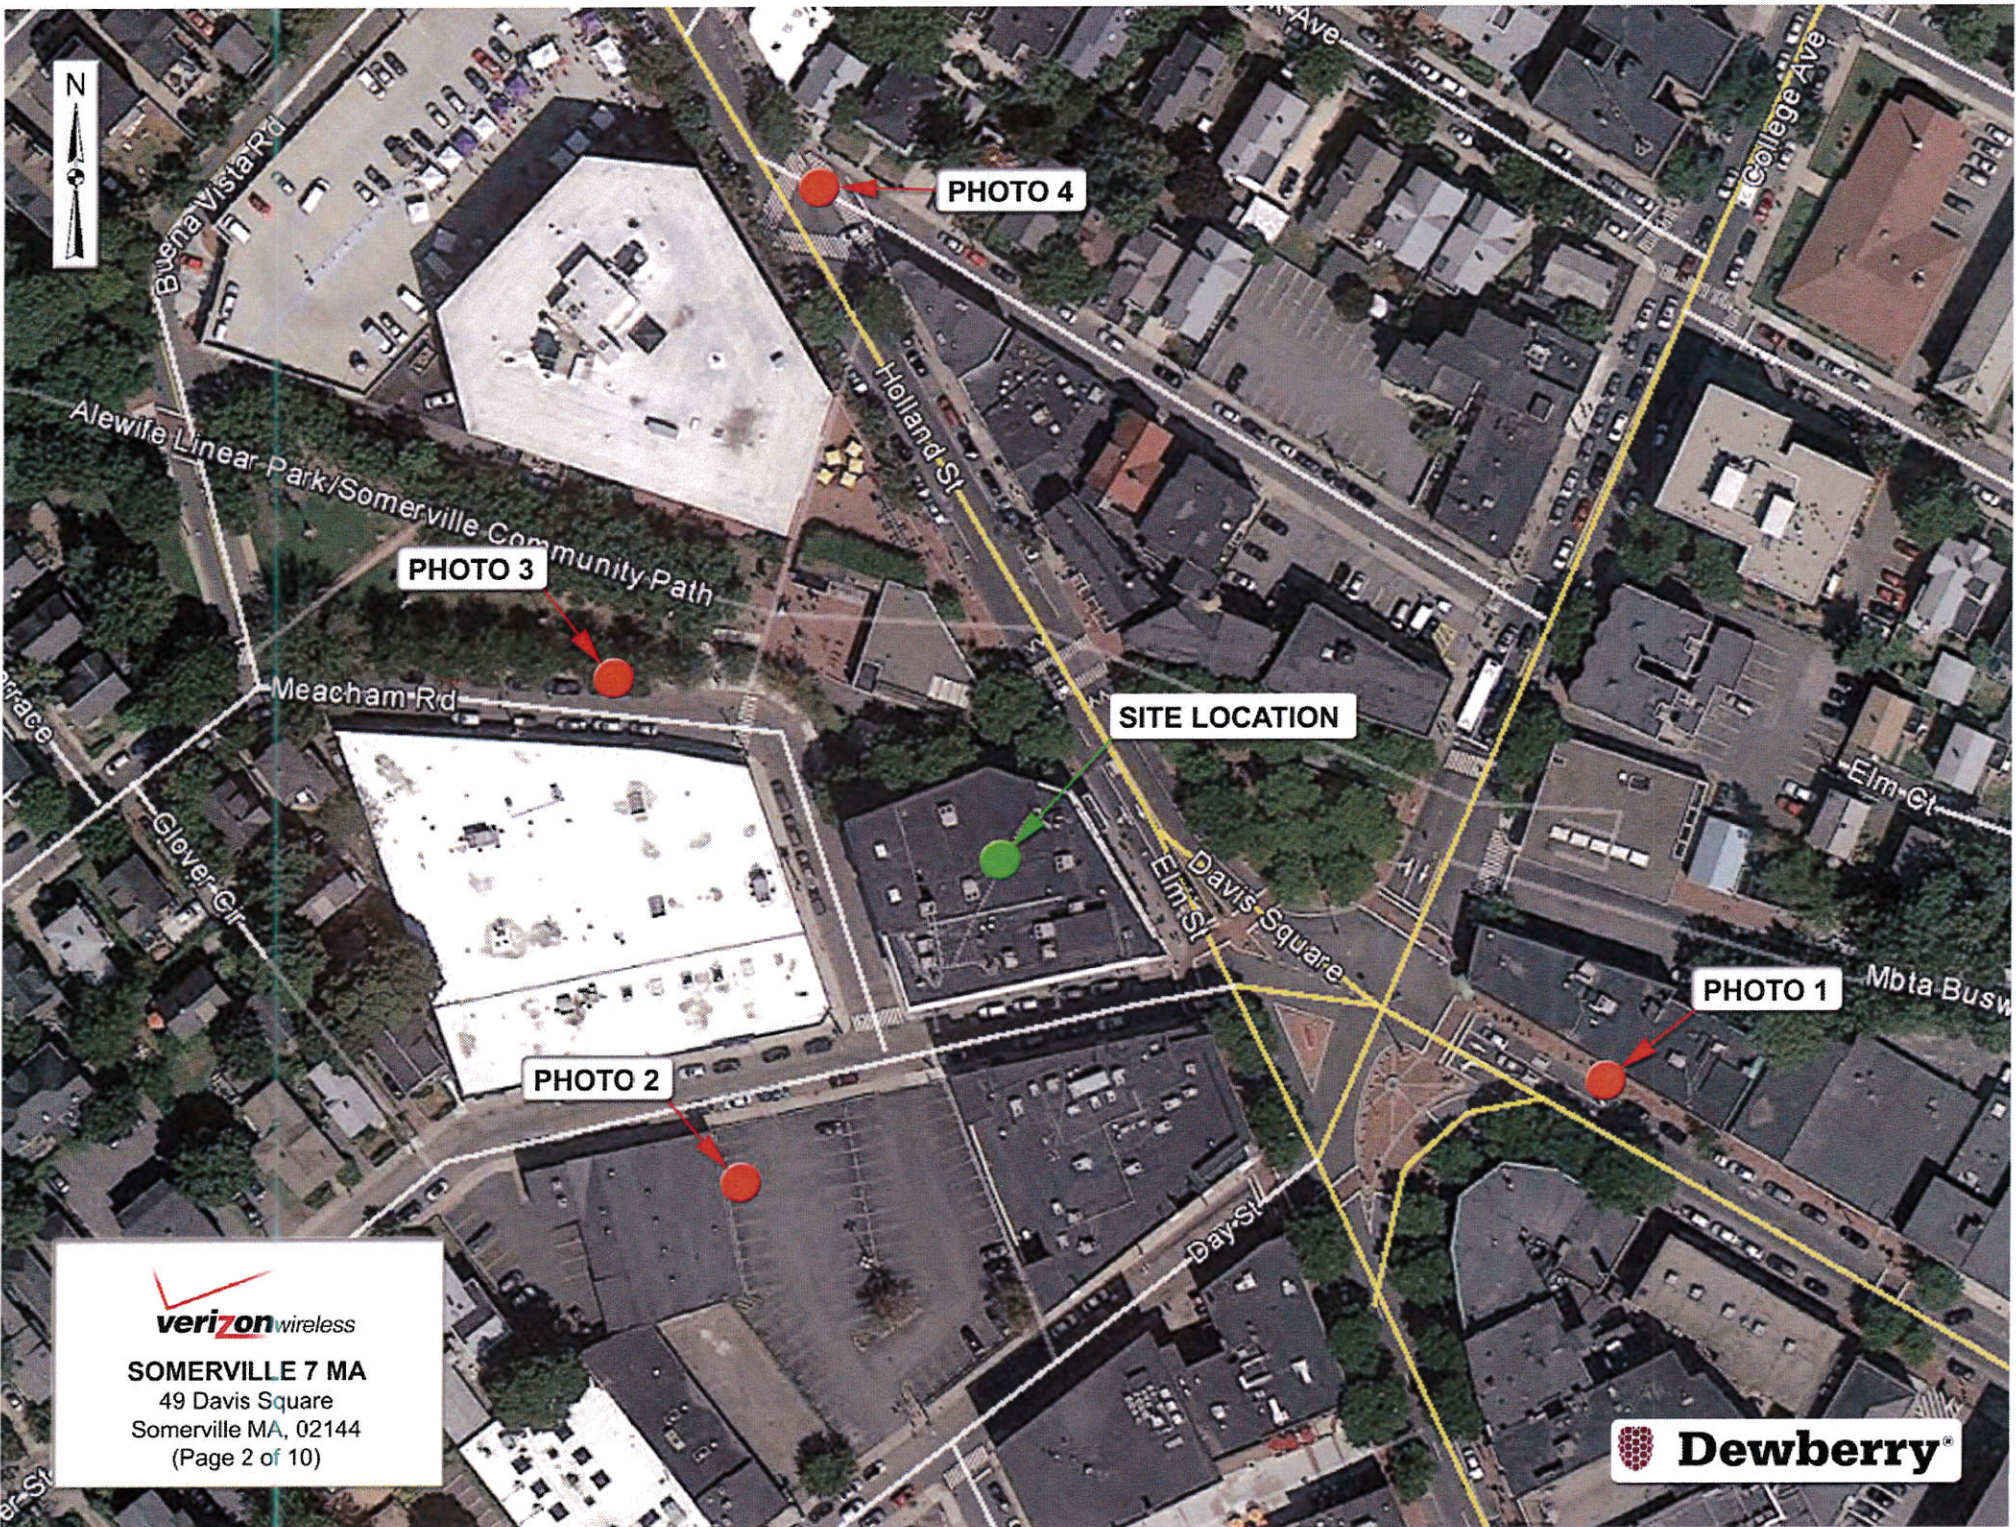

**Prepared For:
Verizon Wireless
Site Name:
SOMERVILLE 7 MA
49 Davis Square
Somerville, MA 02144**

Photos taken on: 02-25-15
Simulation Based On Rev-4 Zoning Drawings.

For visual reference only. Actual visibility is dependent upon weather conditions, season, sunlight, and viewer location.

SOMERVILLE 7 MA

DEWBERRY NO. 50066127
(Page 1 of 10)

PHOTO 4

PHOTO 3

SITE LOCATION

PHOTO 1

PHOTO 2

SOMERVILLE 7 MA
 49 Davis Square
 Somerville MA, 02144
 (Page 2 of 10)

Actual View

SOMERVILLE 7 MA
Photo 1A
View Facing Northwest
From Highland Ave
(Page 3 of 10)

Proposed View

Proposed Fiberglass Chimney
Concealing Proposed Alpha & Beta
Sectors Antenna (Typ.-4)

verizonwireless

SOMERVILLE 7 MA
Photo 1B
View Facing Northwest
From Highland Ave
(Page 4 of 10)

 **Dewberry**

Actual View

SOMERVILLE 7 MA
Photo 2A
View Facing Northeast
Off of Dover Street
(Page 5 of 10)

 **Dewberry®**

Proposed View