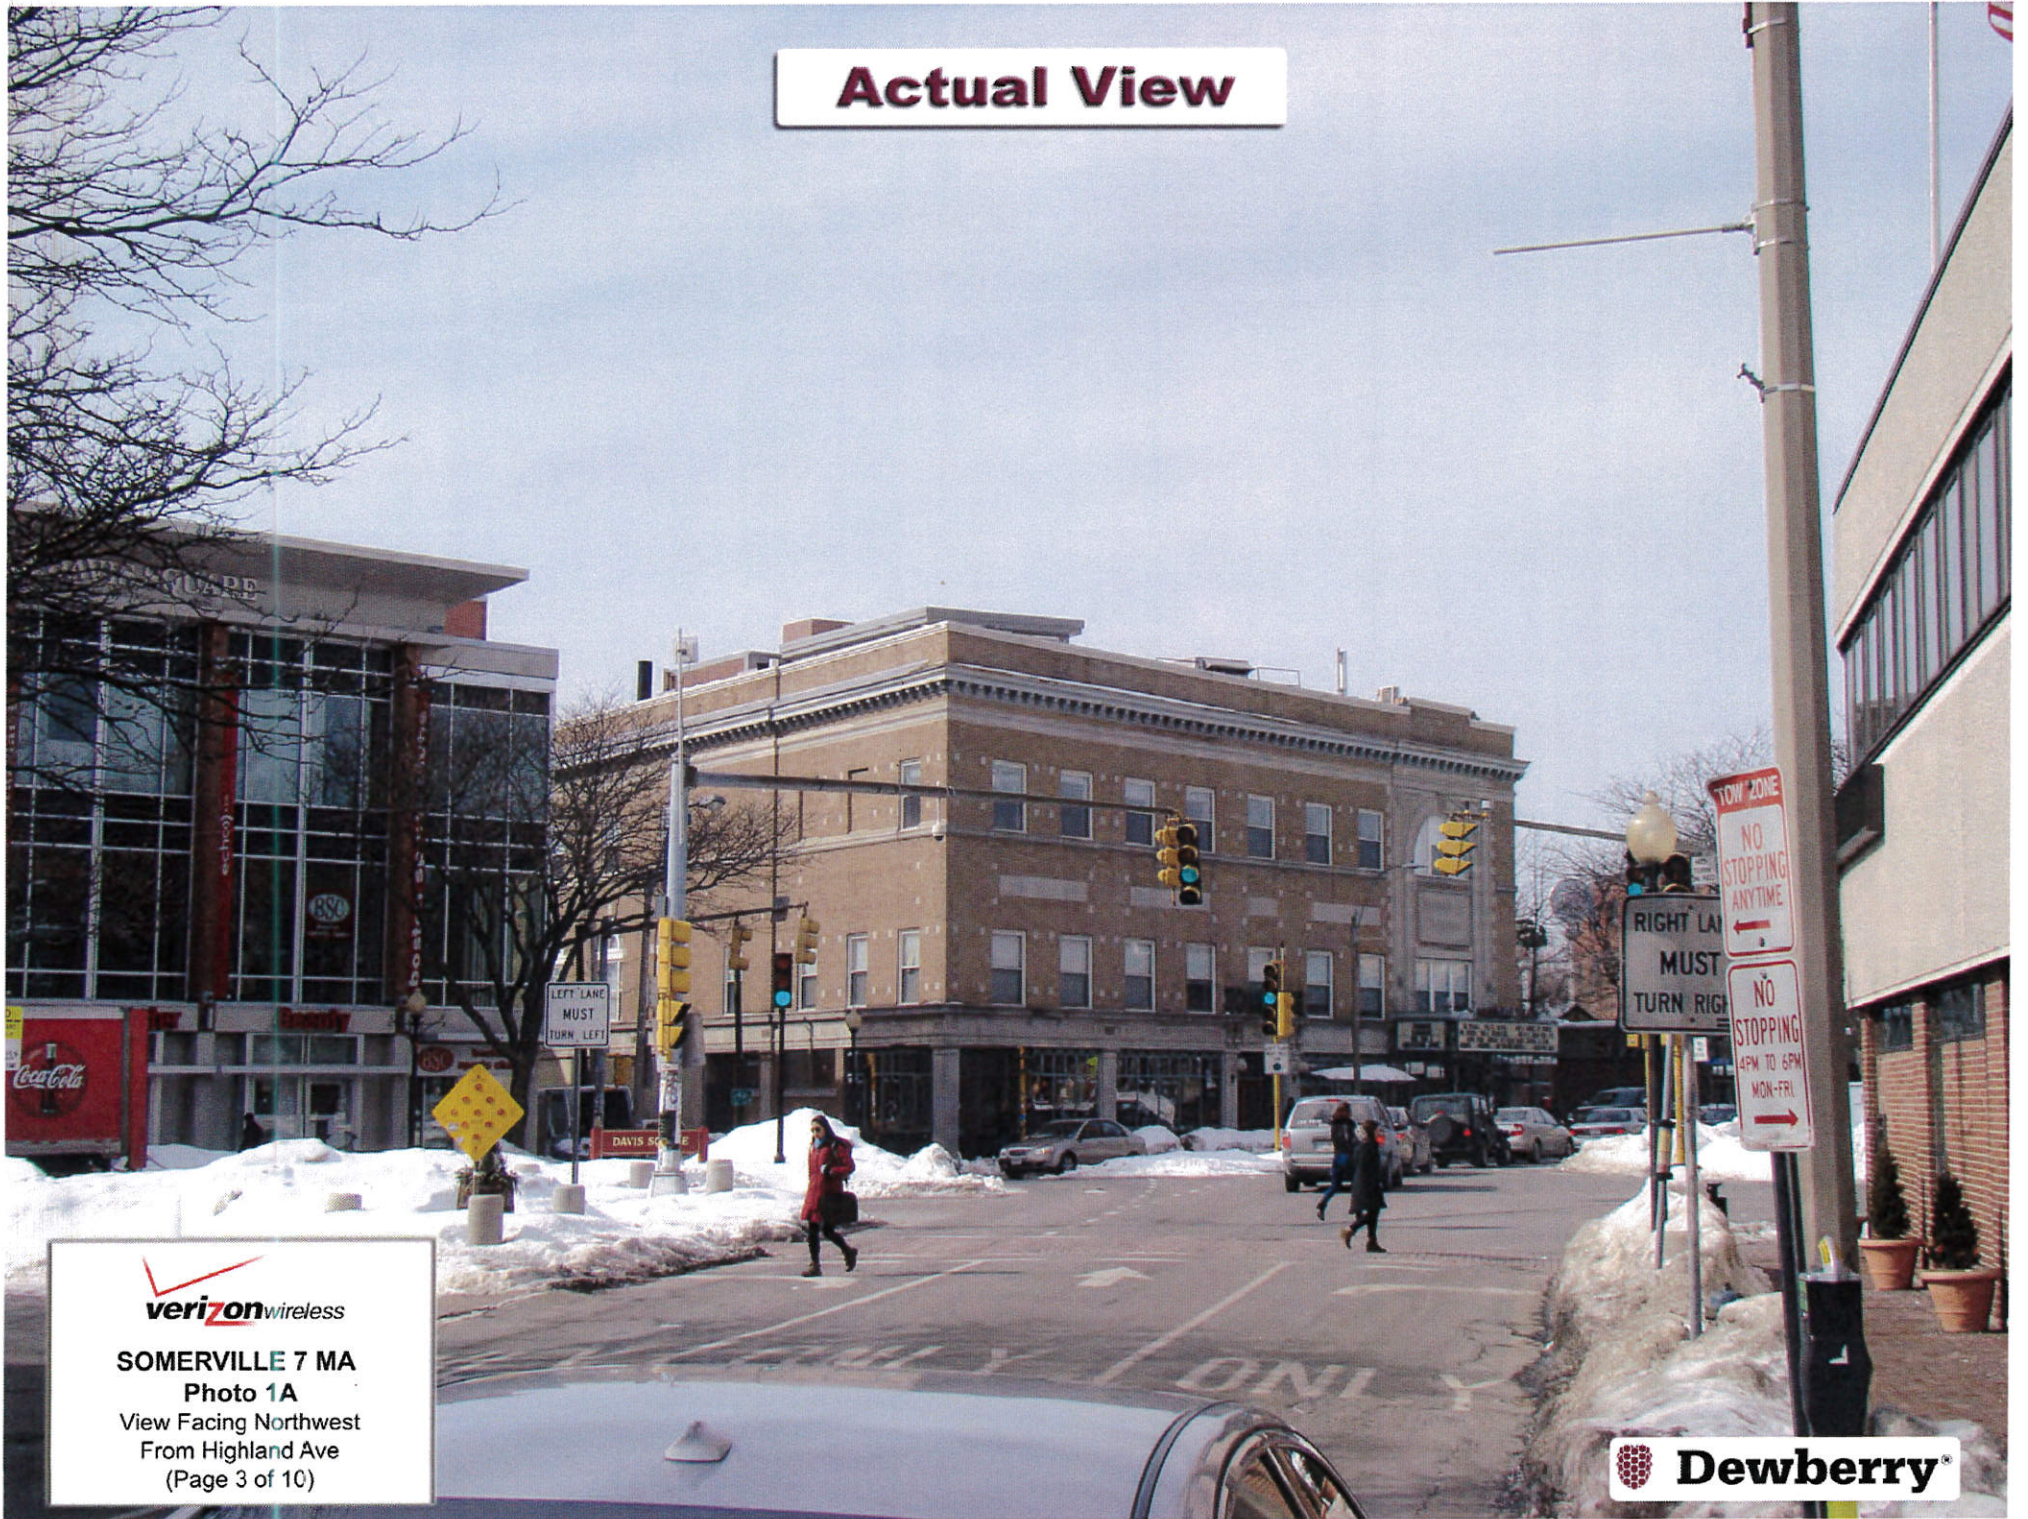

Actual View

SOMERVILLE 7 MA
Photo 1A
View Facing Northwest
From Highland Ave
(Page 3 of 10)